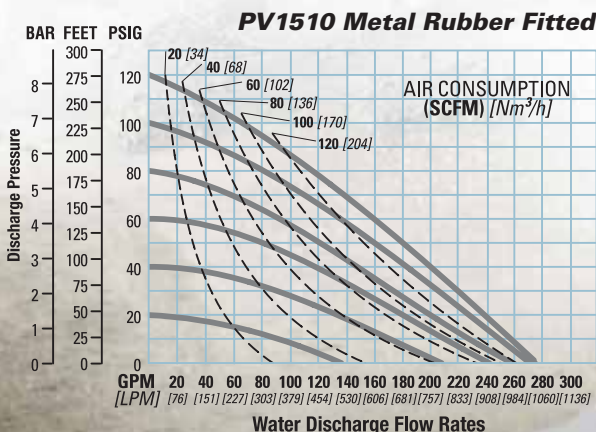

- 51 mm (2") Flap Valve Pump
- 76 mm (3") Flap Valve Pump
- Aluminum & Ductile Iron
- Turbo-Flo™ or Pro-Flo V™ ADS
- Top Suction, Bottom Discharge
- Retrofitable to Warren Rupp®

# BRAHMA

SOLIDS HANDLING PUMP

This Brahma™ pump is extremely durable and designed to excel in the most severe operating conditions. The Advanced™ bolted construction provides total product containment and is completely submersible. The Brahma™ pump with its top suction and bottom discharge, large internal clearance and flow through design eliminates clogging. This product is capable of pumping solid laden slurries safely and effectively.

## Features & Benefits

- Proven Turbo-Flo™ or Pro-Flo V™ ADS
- Durable, Robust Design
- Bolted Construction
- Externally Servicable Air Valve
- Intrinsically Safe Operation
- 51 mm (2") Solids Passage
- 76 mm (3") Solids Passage
- Variable Pressure
- Can Run Dry
- 51 mm (2") or 76 mm (3") NPT or BSPT inlet & discharge connections