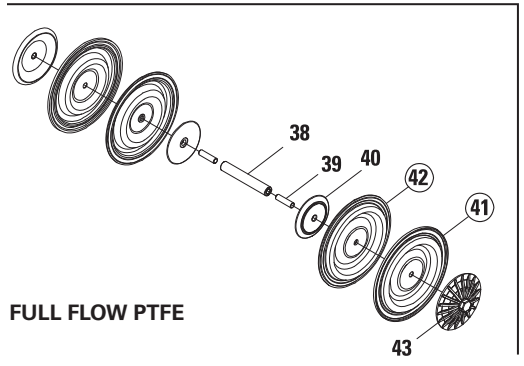

FULL FLOW PTFE

LW0018 REV. B