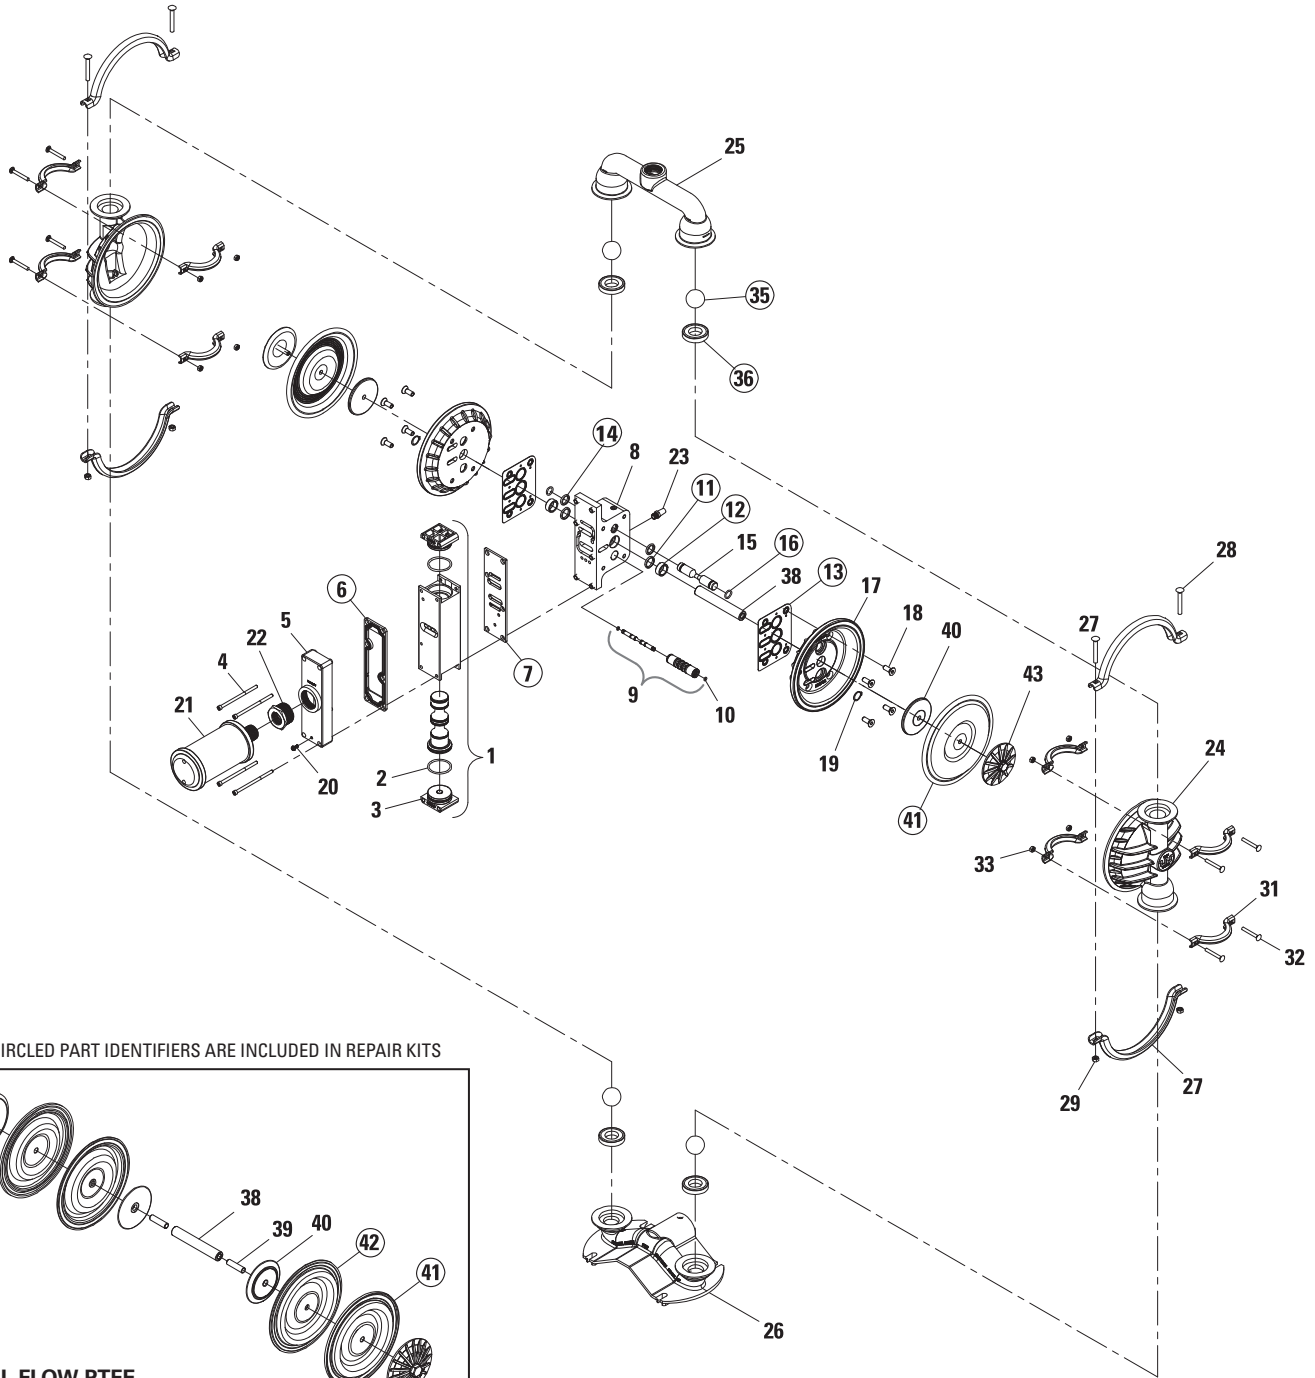

EXPLODED VIEW & PARTS LISTING

PS4 METAL

EXPLODED VIEW

ALL CIRCLED PART IDENTIFIERS ARE INCLUDED IN REPAIR KITS

**WILDEN MODEL XPS4/AAAAA/ZWS/WF/WF 04-12910
Complete Spare Parts Listing**

Item	Part Number	Description	Qty
A	04-9993-99	Air Kit	1
E	04-9804-58-209	Elastomer Kit	1
Air Distribution Components			
	1	04-2039-01 Air Valve Assembly, PS	1
A	2	04-2390-52-700 O-Ring, Buna	2
	3	04-2340-01 End Cap	2
	4	01-6000-03 Air Valve Screw	6
	5	N/A	
	6	04-3189-01 Muffler Plate, PS	1
A	7	04-3509-52 Muffler Plate Isolator Gasket, PS	1
A	8	04-2639-52 Gasket, Air Valve, PS4-15	1
	9	04-3129-01 Center Block Assembly PS	1
	10	N/A	
A	11	04-3880-99 P4/P8, PX4/PX8, PS4/PS8 Pilot Sleeve Ass	1
A	12	04-2650-49-700 O-Ring, Poly, Pro-Flo	2
A	13	08-3210-55-225 Shaft Glyd Ring	2
A	14	08-3306-13 PV8/PX8 Shaft Bushing	2
A	15	04-3529-52 Center Block Gasket, Pro-Flo X™ and Shift	2
	16	N/A	
A	17	04-3859-03 Air Control Spool, PS	1
A	18	04-3879-50 Air Control Retaining O-ring, PS	2
	19	04-3660-01 Air Chamber, Pro-Flo X™	2
	20	71-6250-08 Pro-Flo Air Chamber Screw, Mild Steel	8
	21	04-3890-03 Retaining Ring, Removable Sleeve	2
	22	04-6345-08 Grounding Screw, Self Tapping,10-32X.50	1
	23	15-3510-99 Metal Muffler	1
	24	04-6959-08 Reducer 1-1/2" to 1" NPT	1
	25	04-3240-07 Muffler 1/4" NPT	1
Wetted Path Components			
	26	04-5000-01 Aluminum Liquid Chamber	2
	27	04-5020-01 Aluminum Discharge Manifold	1
	28	04-5080-01 Aluminum Inlet Housing	1
	29	04-7330-08 Mild Steel Clamp Band	2
	30	04-6070-08 Mild Steel Carriage Bolt 5/16 x 18 x 2 1/2	4
	31	04-6420-08 MS 5/16-18 Hex Nut	4
	32	N/A	
	33	04-7100-08 MS Small Clamp Band	8
	34	04-6050-08 MS 1/4-20 x 1 3/4 Carr Bolt	8
	35	04-6400-08 MS 1/4-20 Hex Nut	8
	36	N/A	
Ball Valves /Valve Seats /Valve Seat O-rings			
E	37	04-1080-58 Valve Ball, Wilflex™	4
E	38	04-1120-58 Wilflex 2.28 x 1.37 Seat	4
	39	N/A	
Full stroke rubber/TPE/PTFE Components			
	37	04-3800-03-700 Straight Shaft, Pro-Flo, PV, PX	1
	38	08-6150-08 Shaft Stud	2
	39	04-3700-01-700 Inner Piston (Proflo Rubber Diaphragms)	2
E	40	04-1022-58 EZ-Install 1.5" Wilflex Diaphragm	2
	41	08-4550-01 Alum Outer Piston Rubber	2

Sold by G&W Industrial Sales 304-422-4755