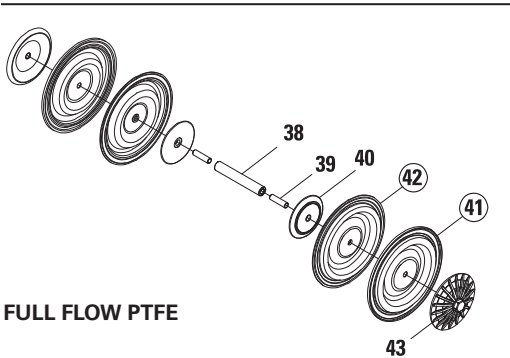

FULL FLOW PTFE

LW0018 REV. B