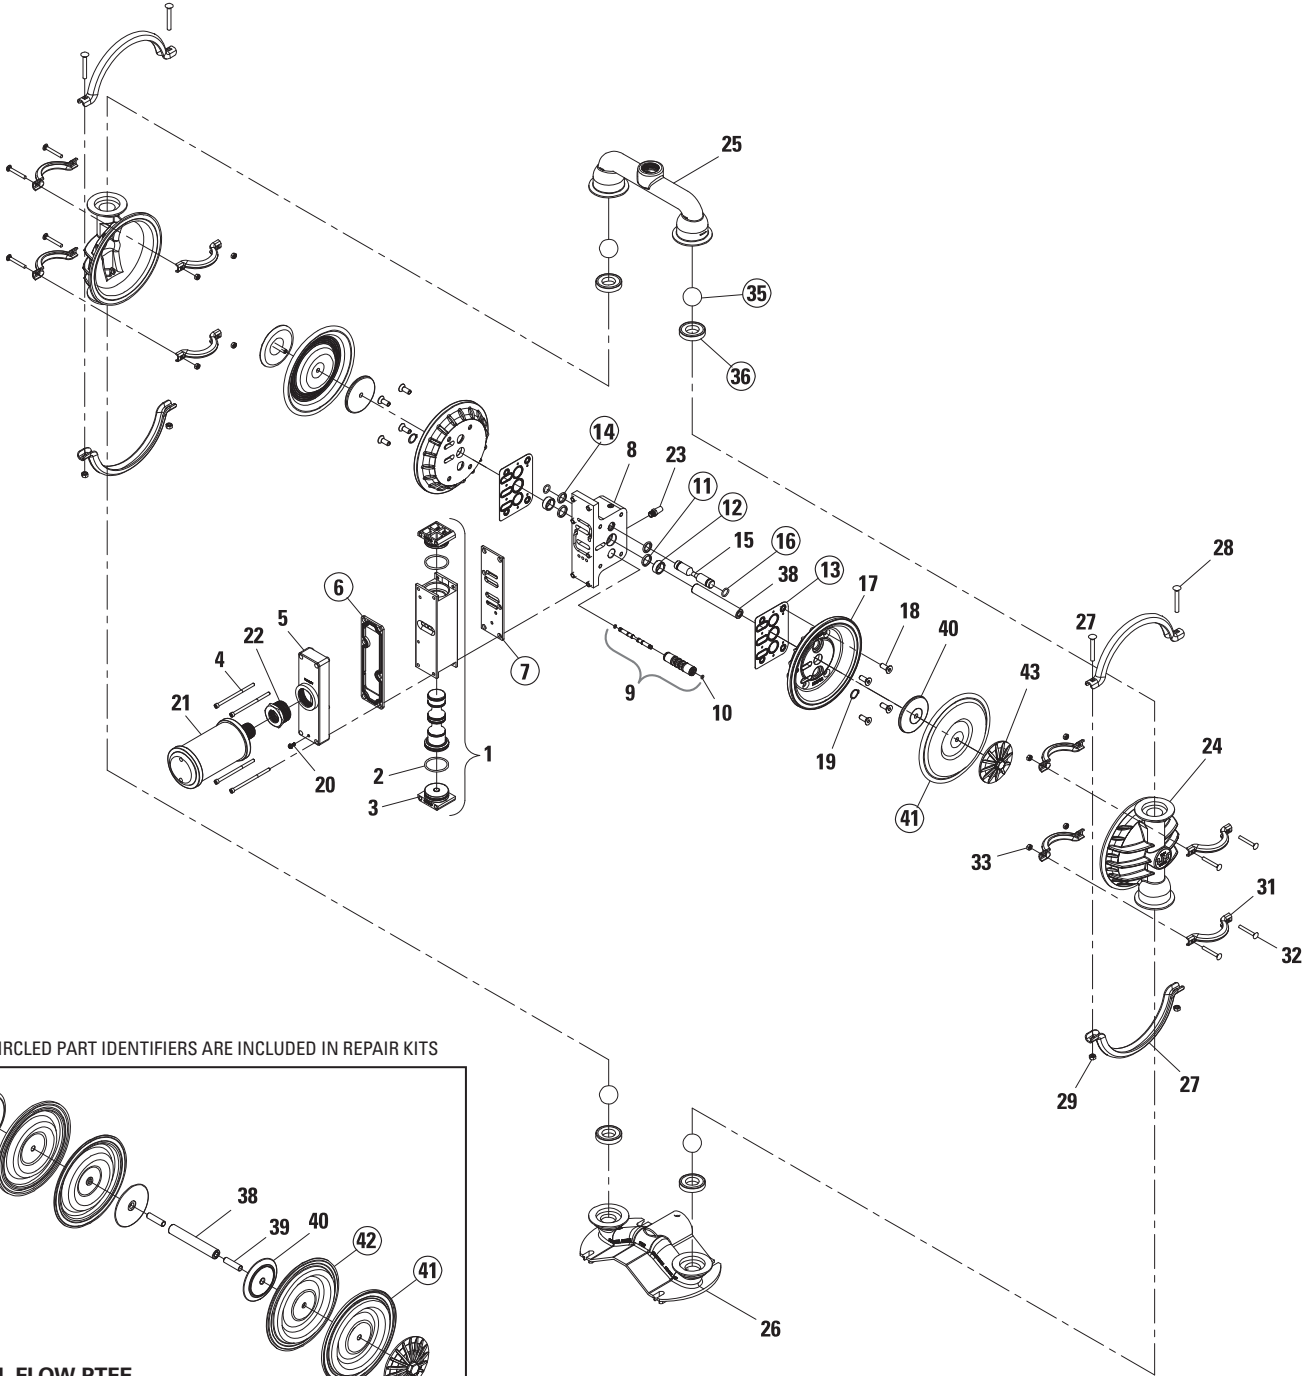

**EXPLODED VIEW & PARTS LISTING**

**PS4 METAL**

**EXPLODED VIEW**

ALL CIRCLED PART IDENTIFIERS ARE INCLUDED IN REPAIR KITS

**FULL FLOW PTFE**

LW0018 REV. B

**WILDEN MODEL XPS4/AAAAA/BNS/BN/BN 04-12898**  
**Complete Spare Parts Listing**