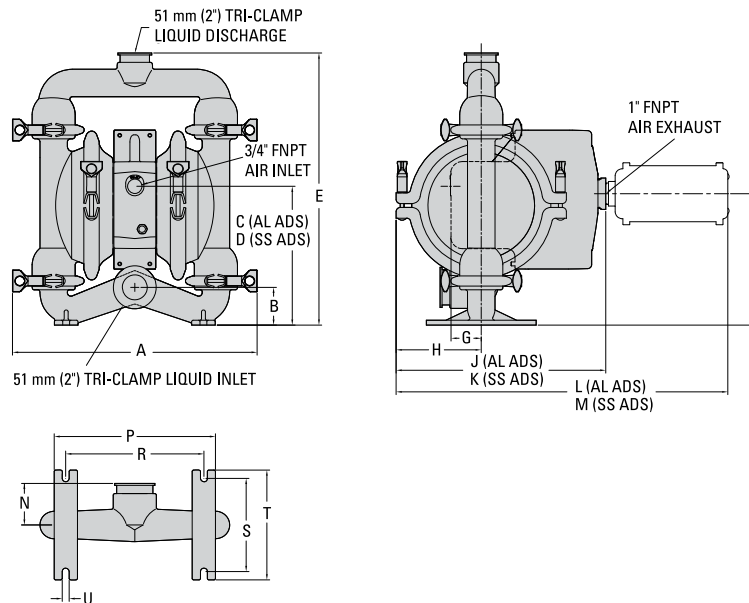

PS4 ORIGINAL METAL PUMP

38 mm (1-1/2") Pump
Maximum Flow Rate:
375 lpm (99 gpm)

DIMENSIONAL DRAWING

PS4 Metal

DIMENSIONS

ITEM	METRIC (mm)	STANDARD (inch)
A	368	14.5
B	64	2.5
C	225	8.9
D	231	9.1
E	429	16.9
F	213	8.4
G	48	1.9
H	138	5.4
J	340	13.4
K	327	12.9
L	537	21.1
M	525	20.7
N	51	2.0
P	262	10.3
R	224	8.8
S	150	5.9
T	178	7.0
U	10	0.4
V	48	1.9
W	338	13.3
X	224	8.8
Y	155	6.1
Z	193	7.6
AA	13	0.5

LW0227 REV. C

PUMP DATA

Specifications:

Height..... 429 mm (16.9")
 Width..... 368 mm (14.5")
 Depth..... Aluminum ADS 327 mm (12.9")
 Stainless Steel ADS 315 mm (12.4")
 Est. Ship Weight... Aluminum 21 kg (46 lbs)
 316 Stainless Steel 28 kg (62 lbs)
 Cast Iron 30 kg (66 lbs)
 Air Inlet 3/4"
 Liquid Inlet..... 1-1/2"
 Liquid Outlet..... 1-1/4"

Sold by:
 G&W Industrial Sales
 915 Emerson Avenue
 Parkersburg, WV 26104
 304-422-4755
 mail@gwindustrial.com

PS4 Metal Saniflo™

DIMENSIONS

ITEM	METRIC (mm)	STANDARD (inch)
A	396	15.6
B	64	2.5
C	225	8.9
D	231	9.1
E	442	17.4
F	213	8.4
G	48	1.9
H	138	5.4
J	340	13.4
K	327	12.9
L	527	21.1
M	525	20.7
N	67	2.7
P	261	10.3
R	224	8.8
S	151	5.9
T	178	7.0
U	10	0.4