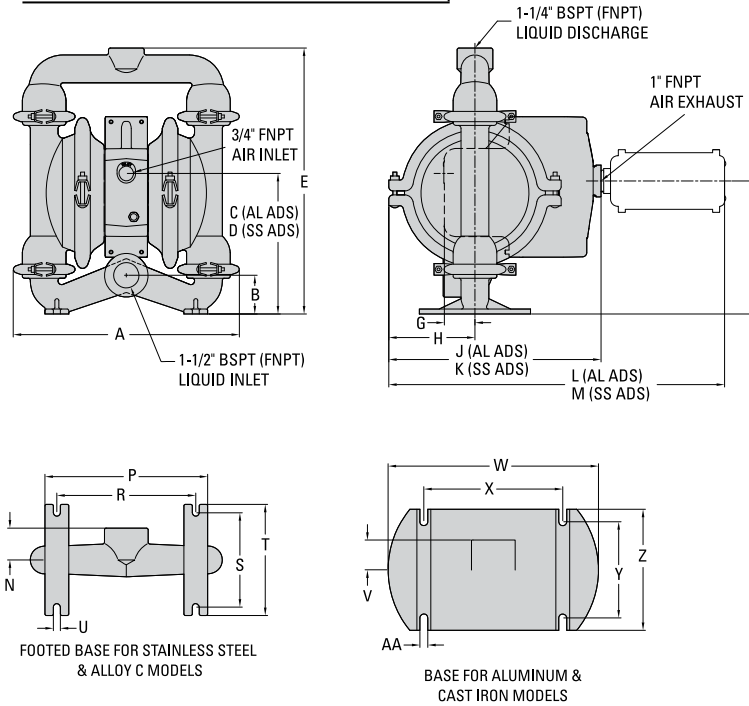

PS4 ORIGINAL METAL PUMP

38 mm (1-1/2") Pump
Maximum Flow Rate:
375 lpm (99 gpm)

DIMENSIONAL DRAWING

PS4 Metal

DIMENSIONS

ITEM	METRIC (mm)	STANDARD (inch)
A	368	14.5
B	64	2.5
C	225	8.9
D	231	9.1
E	429	16.9
F	213	8.4
G	48	1.9
H	138	5.4
J	340	13.4
K	327	12.9
L	537	21.1
M	525	20.7
N	51	2.0
P	262	10.3
R	224	8.8
S	150	5.9
T	178	7.0
U	10	0.4
V	48	1.9
W	338	13.3
X	224	8.8
Y	155	6.1
Z	193	7.6
AA	13	0.5

LW0227 REV. C

PUMP DATA

Specifications:

Height..... 429 mm (16.9")
 Width..... 368 mm (14.5")
 Depth..... Aluminum ADS 327 mm (12.9")
 Stainless Steel ADS 315 mm (12.4")
 Est. Ship Weight... Aluminum 21 kg (46 lbs)
 316 Stainless Steel 28 kg (62 lbs)
 Cast Iron 30 kg (66 lbs)
 Air Inlet 3/4"
 Liquid Inlet..... 1-1/2"
 Liquid Outlet..... 1-1/4"

Sold by:
 G&W Industrial Sales
 915 Emerson Avenue
 Parkersburg, WV 26104
 304-422-4755
 mail@gwindustrial.com

PS4 Metal Saniflo™

DIMENSIONS

ITEM	METRIC (mm)	STANDARD (inch)
A	396	15.6
B	64	2.5
C	225	8.9
D	231	9.1
E	442	17.4
F	213	8.4
G	48	1.9
H	138	5.4
J	340	13.4
K	327	12.9
L	527	21.1
M	525	20.7
N	67	2.7
P	261	10.3
R	224	8.8
S	151	5.9
T	178	7.0
U	10	0.4