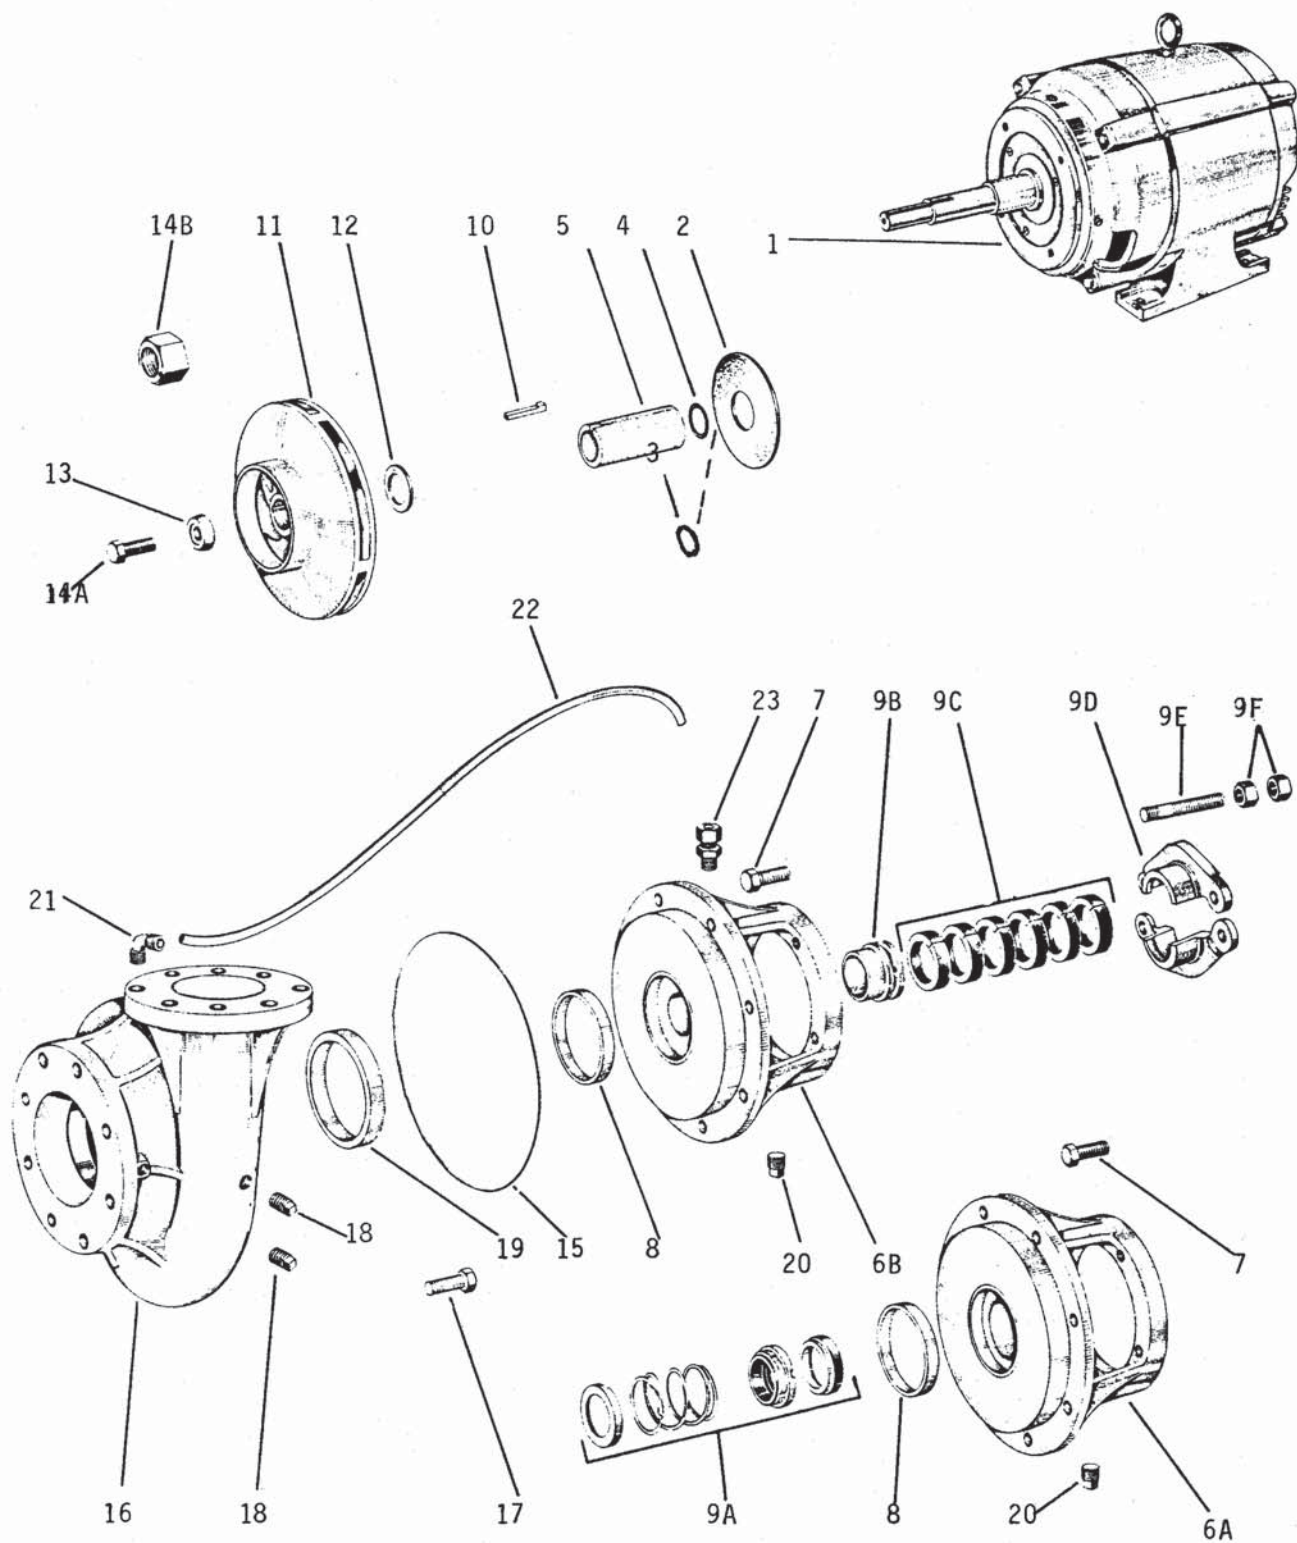

GRISWOLD PUMP CO.
PHONE 909-422-1730
FAX 909-783-3440

REPAIR PARTS

Series G

Sold by: **G&W Industrial Sales**

915 Emerson Avenue
Parkersburg, WV 26104
304-422-4755

mail@gwindustrial.com